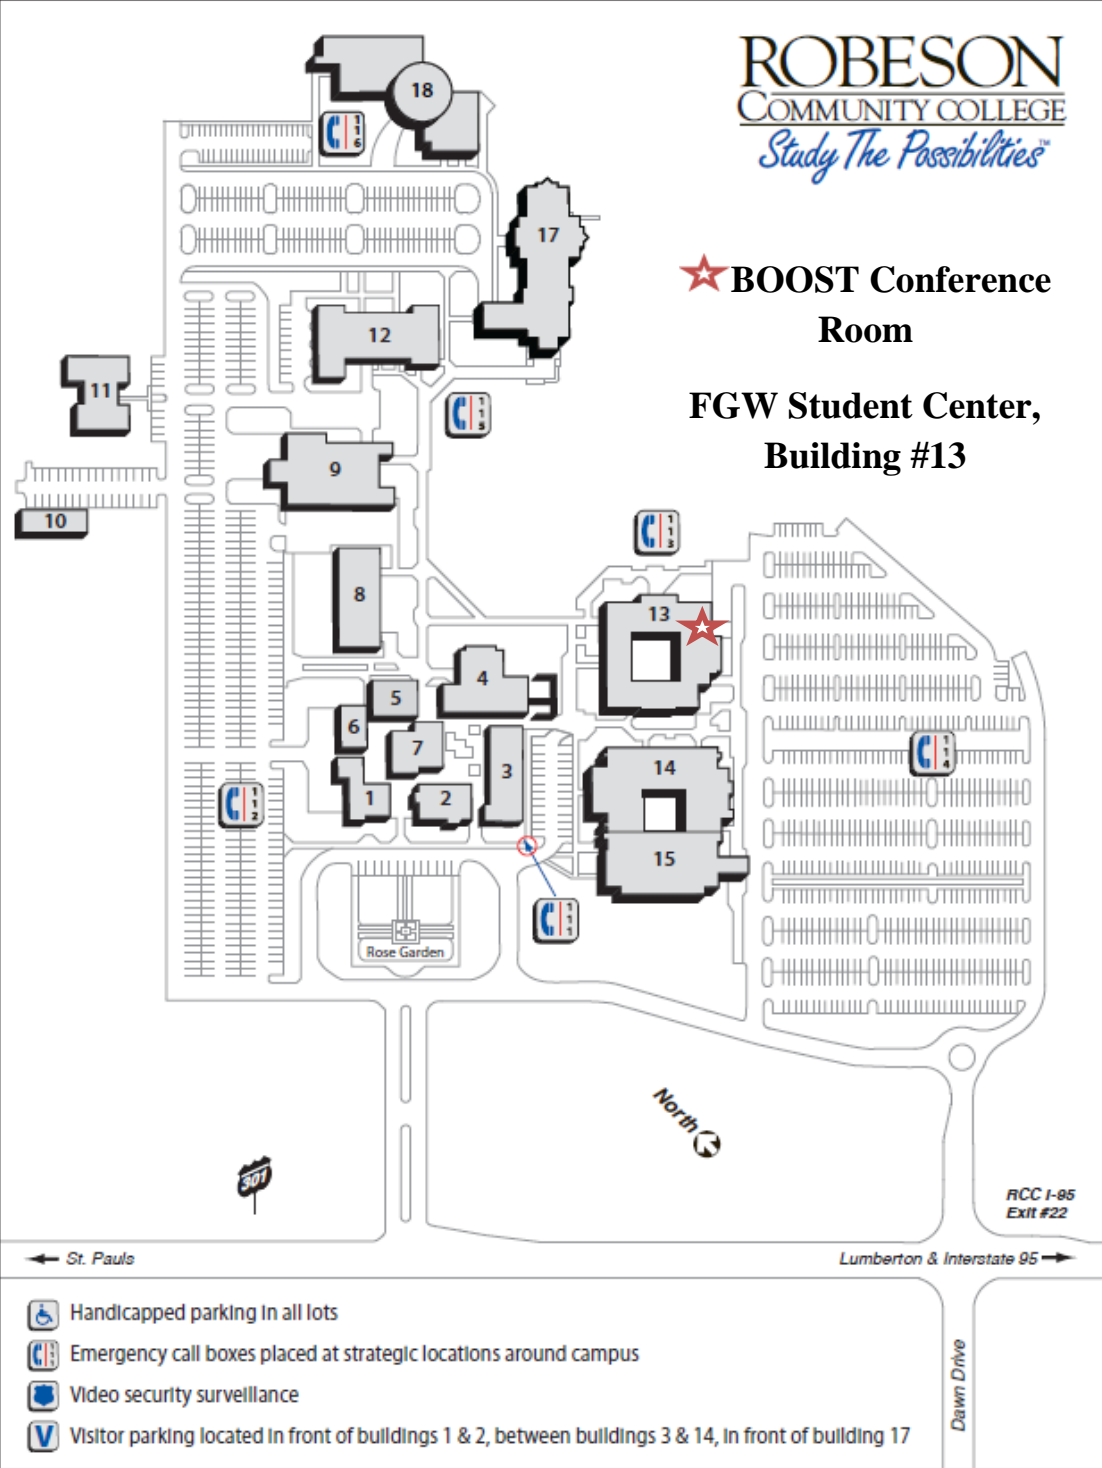

★ BOOST Conference Room
FGW Student Center, Building #13

-  Handicapped parking in all lots
-  Emergency call boxes placed at strategic locations around campus
-  Video security surveillance
-  Visitor parking located in front of buildings 1 & 2, between buildings 3 & 14, in front of building 17